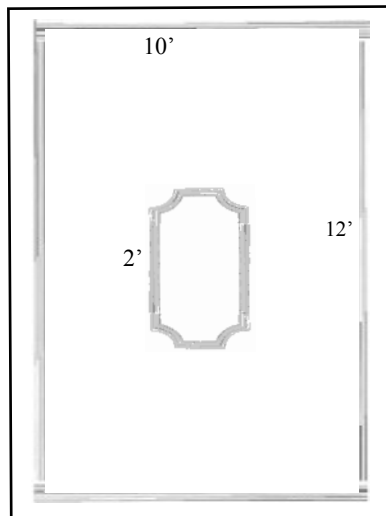

Choose Any Design Below