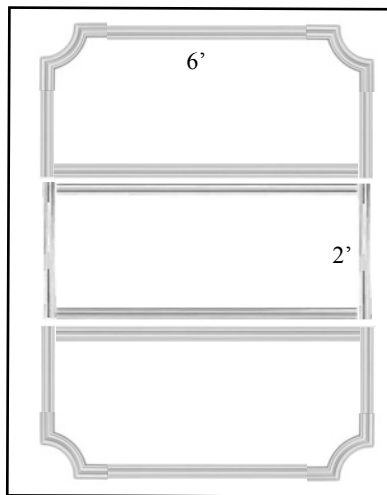

Choose Any Design Below