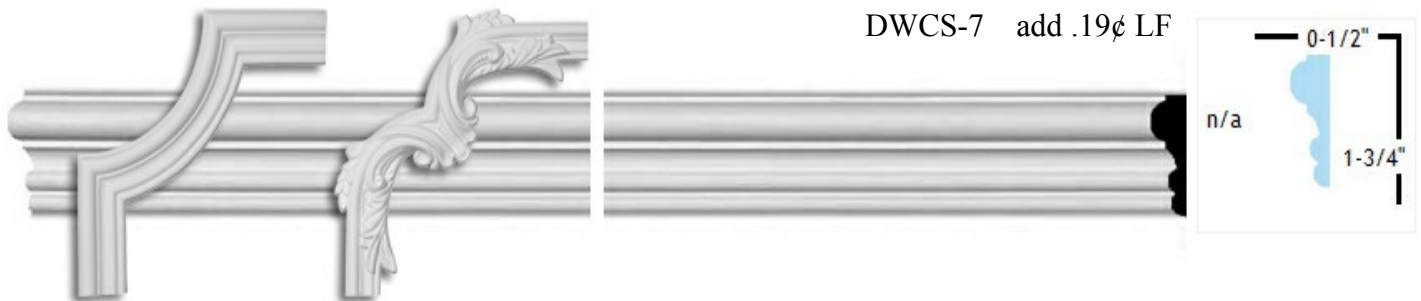

DWCS-8 add .19¢ LF