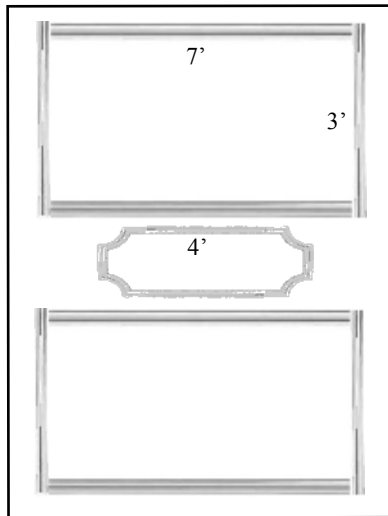

Choose Any Design Below