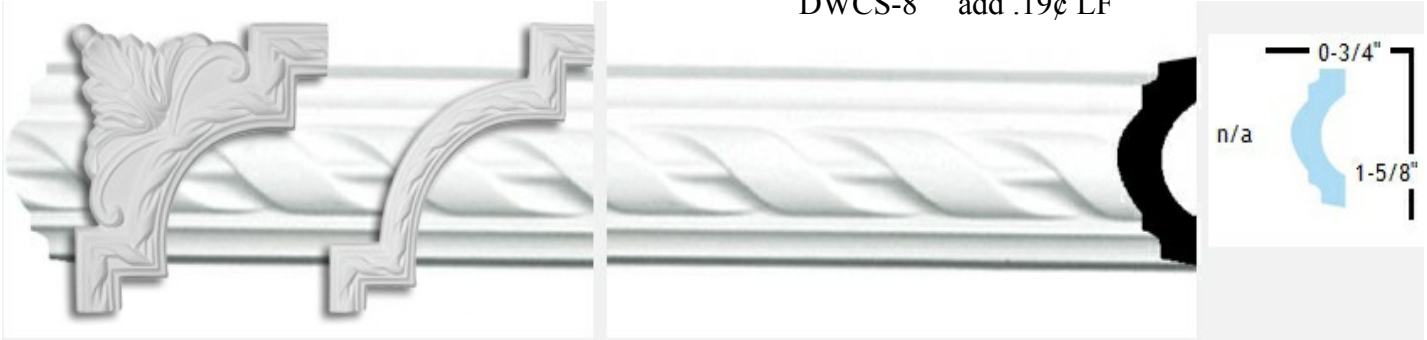

DWCS-8 add .19¢ LF