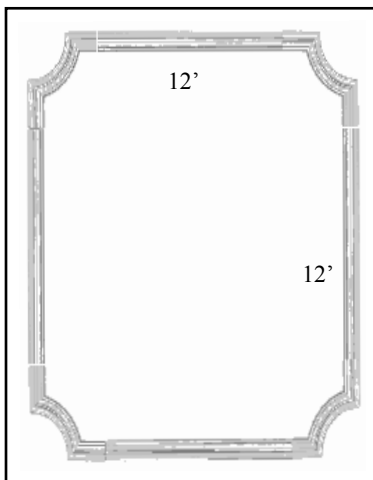

Choose Any Design Below