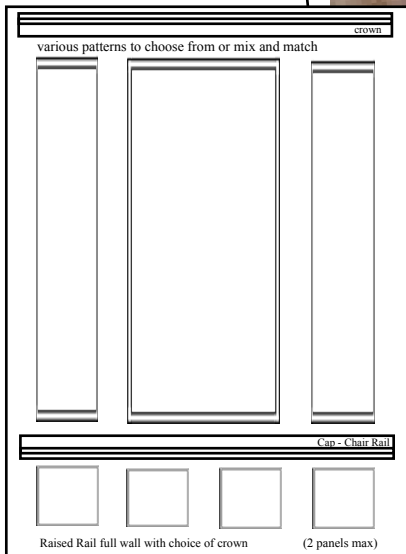

# RAISED RAIL SPECIALS

DW-RRS

Catalog

Open Frame

3/4 in. x 3/4 in..  
PVC Molding

Premium

7/16 in. x 11/16 in.  
Pine Molding

Traditional Button

5/16 in. x 7/8 in. Pine Trim Molding

Half Crown

11/16 in. x 1-1/8 in.  
PVC Composite Molding

Pine Valley

7/32 in. x 17/32 in. Pine Trim Molding

Colonial

3/8 in. x 1-1/4 in.  
PVC Molding

Seaport