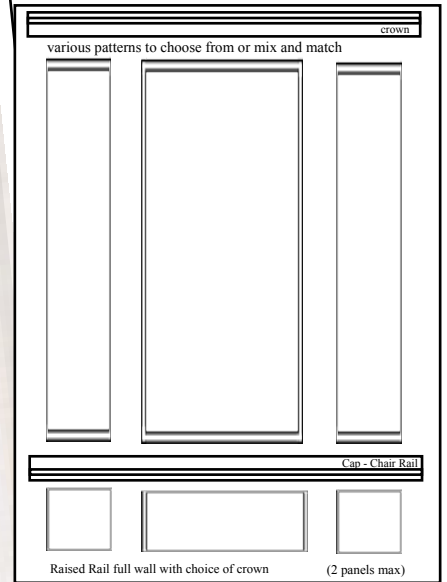

# RAISED RAIL SPECIALS

DW-RRS

Catalog

Open Frame

3/4 in. x 3/4 in..  
PVC Molding

Premium

7/16 in. x 11/16 in.  
Pine Molding

Traditional Button

5/16 in. x 7/8 in. Pine Trim Molding

Half Crown

11/16 in. x 1-1/8 in.  
PVC Composite Molding

Pine Valley

7/32 in. x 17/32 in. Pine Trim Molding

Colonial

3/8 in. x 1-1/4 in.  
PVC Molding

Seaport